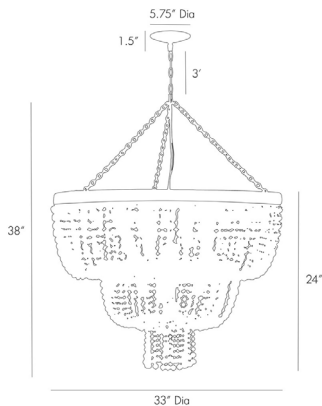

ARTERIOS

CHAPPELLET CHANDELIER

84621

H: 38 IN, Dia: 33.00 IN

Ivory Stained Crackle Resin, Antique Brass
Contract Suitable As Is

While this 12-light chandelier bears a traditional form, artisan features make it much more eclectic. Swags of graduated ivory crackle resin beads are draped over an iron framework that is wrapped in antique brass wire. Additional chain available CHN-118. Damp-rated, although limited covered outdoor conditions may affect finish.

APPEARANCE

Material	Iron, Resin
Material Type	Wire
Finish	Antique Brass, Ivory, Natural Iron
Top Coat/Sealant	true

DIMENSIONS

Chandelier	H: 24 IN, Dia: 33.00 IN
Minimum Hanging Height	38 IN
Maximum Hanging Height	74 IN
Canopy	H: 1.5 IN, Dia: 5.75 IN

WIRING

Rating	Damp
Cord	10 FT, Clear/Silver, SVT
Socket	12, Type A- E26 Other
Maximum Watt	25
Voltage	110-120 V

CERTIFICATIONS

Cerifications	Mexico Australia, China, EU, United Kingdom, Middle East, United States, Canada
---------------	--

COMPLIANCY

UL/ETL	Yes
CB	Yes
RoHS	true

SHIPPING

Product Weight	38 LBS
Gross Weight 1	51 LBS
Gross Weight 2	53 LBS
Shipping Box 1	H: 9 IN, L: 36 IN, W: 38 IN
Shipping Box 2	H: 22 IN, L: 22 IN, W: 21 IN

ADDITIONAL INFO